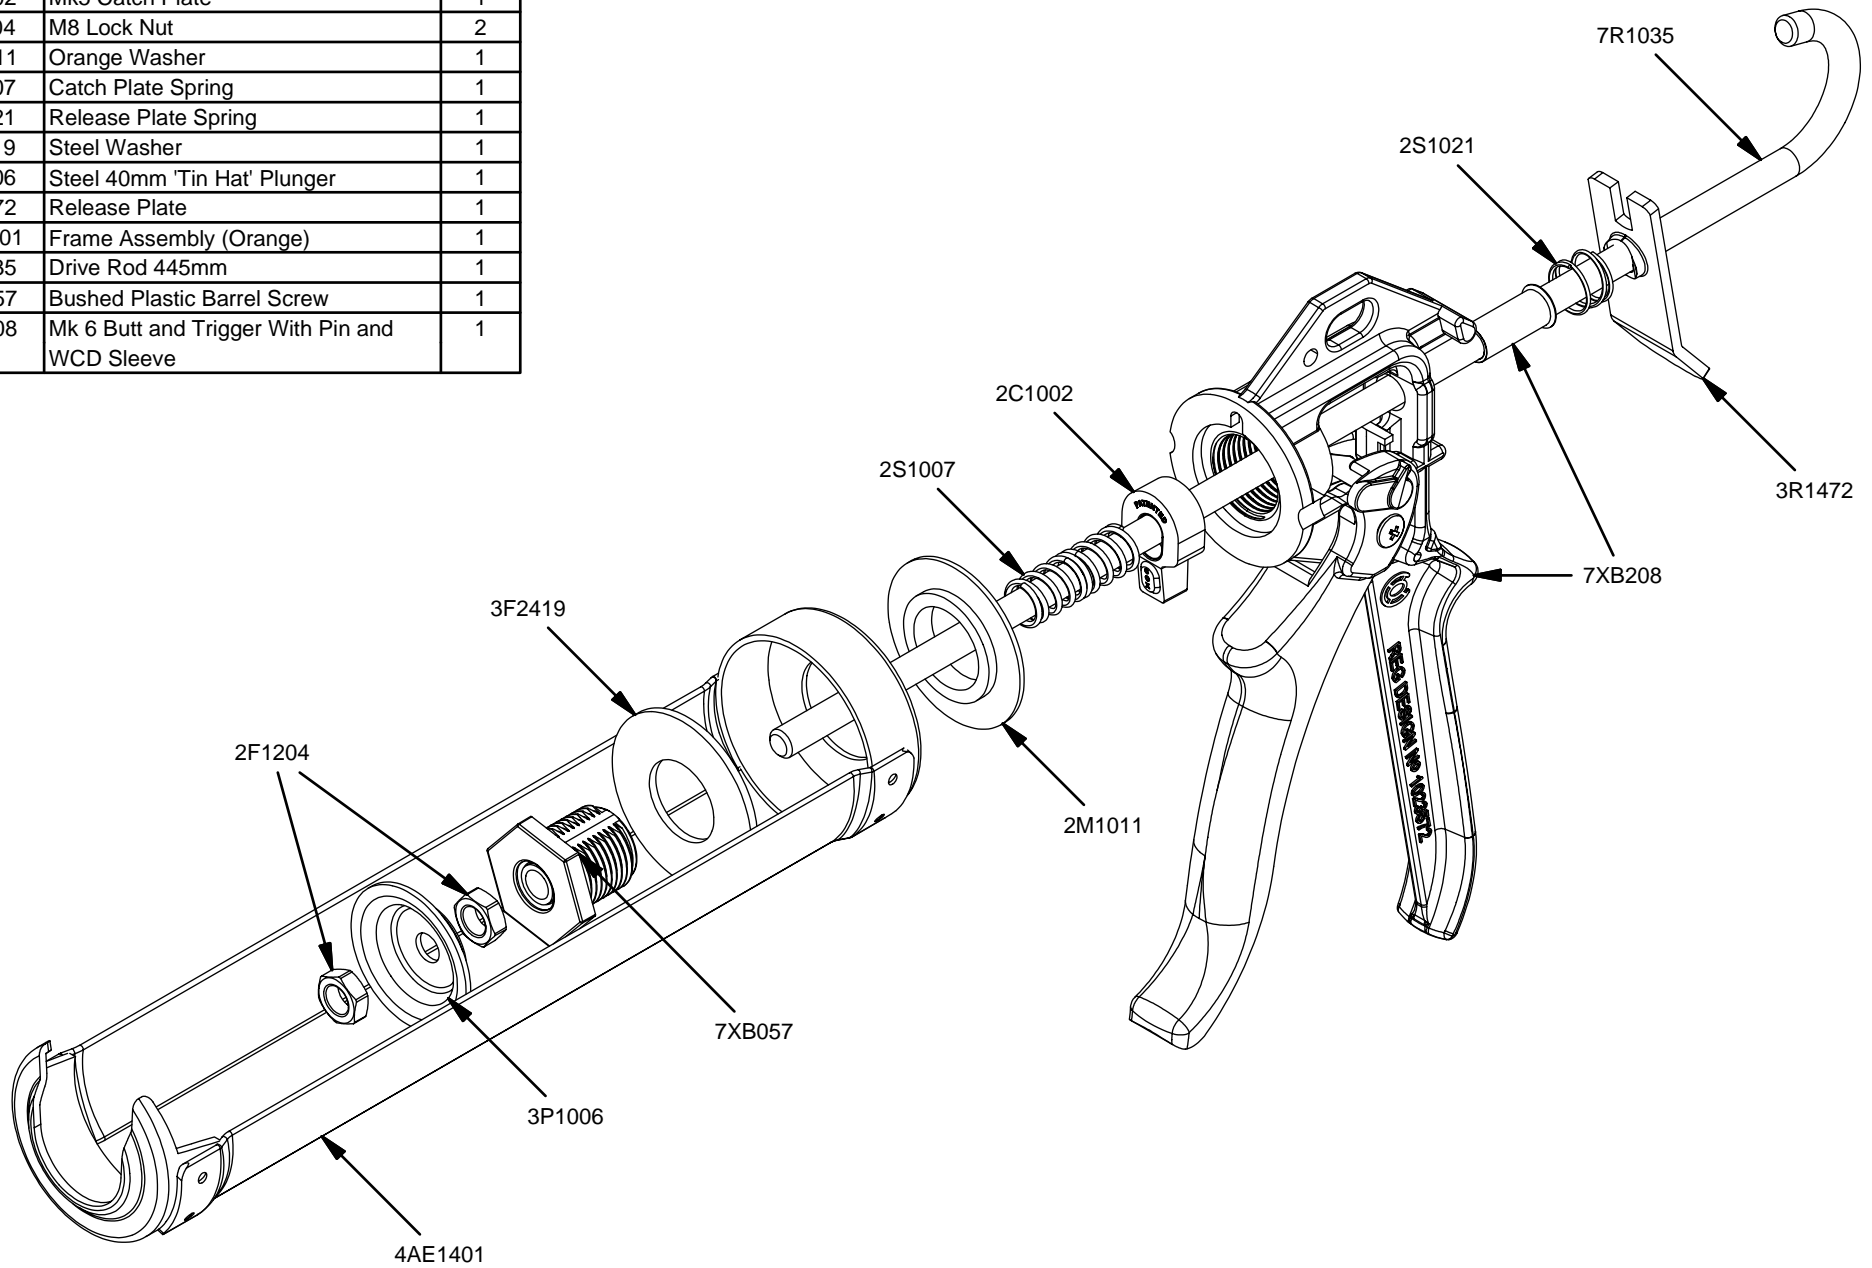

Parts List		
STOCK No	DESCRIPTION	QTY
2C1002	Mk5 Catch Plate	1
2F1204	M8 Lock Nut	2
2M1011	Orange Washer	1
2S1007	Catch Plate Spring	1
2S1021	Release Plate Spring	1
3F2419	Steel Washer	1
3P1006	Steel 40mm 'Tin Hat' Plunger	1
3R1472	Release Plate	1
4AE1401	Frame Assembly (Orange)	1
7R1035	Drive Rod 445mm	1
7XB057	Bushed Plastic Barrel Screw	1
7XB208	Mk 6 Butt and Trigger With Pin and WCD Sleeve	1

Powerflow Cartridge 400 HP

www.pccox.co.uk
 sales@pccox.co.uk
 TEL:44(0)1635 264500

REV	DATE
D	25/03/2010

Parts List		
STOCK No	DESCRIPTION	QTY
2C1002	Mk5 Catch Plate	1
2F1204	M8 Lock Nut	2
2M1011	Orange Washer	1
2S1007	Catch Plate Spring	1
2S1021	Release Plate Spring	1
3F2419	Steel Washer	1
3P1006	Steel 40mm 'Tin Hat' Plunger	1
3R1472	Release Plate	1
4AE1401	Frame Assembly (Orange)	1
7R1035	Drive Rod 445mm	1
7XB057	Bushed Plastic Barrel Screw	1
7XB208	Mk 6 Butt and Trigger With Pin and WCD Sleeve	1