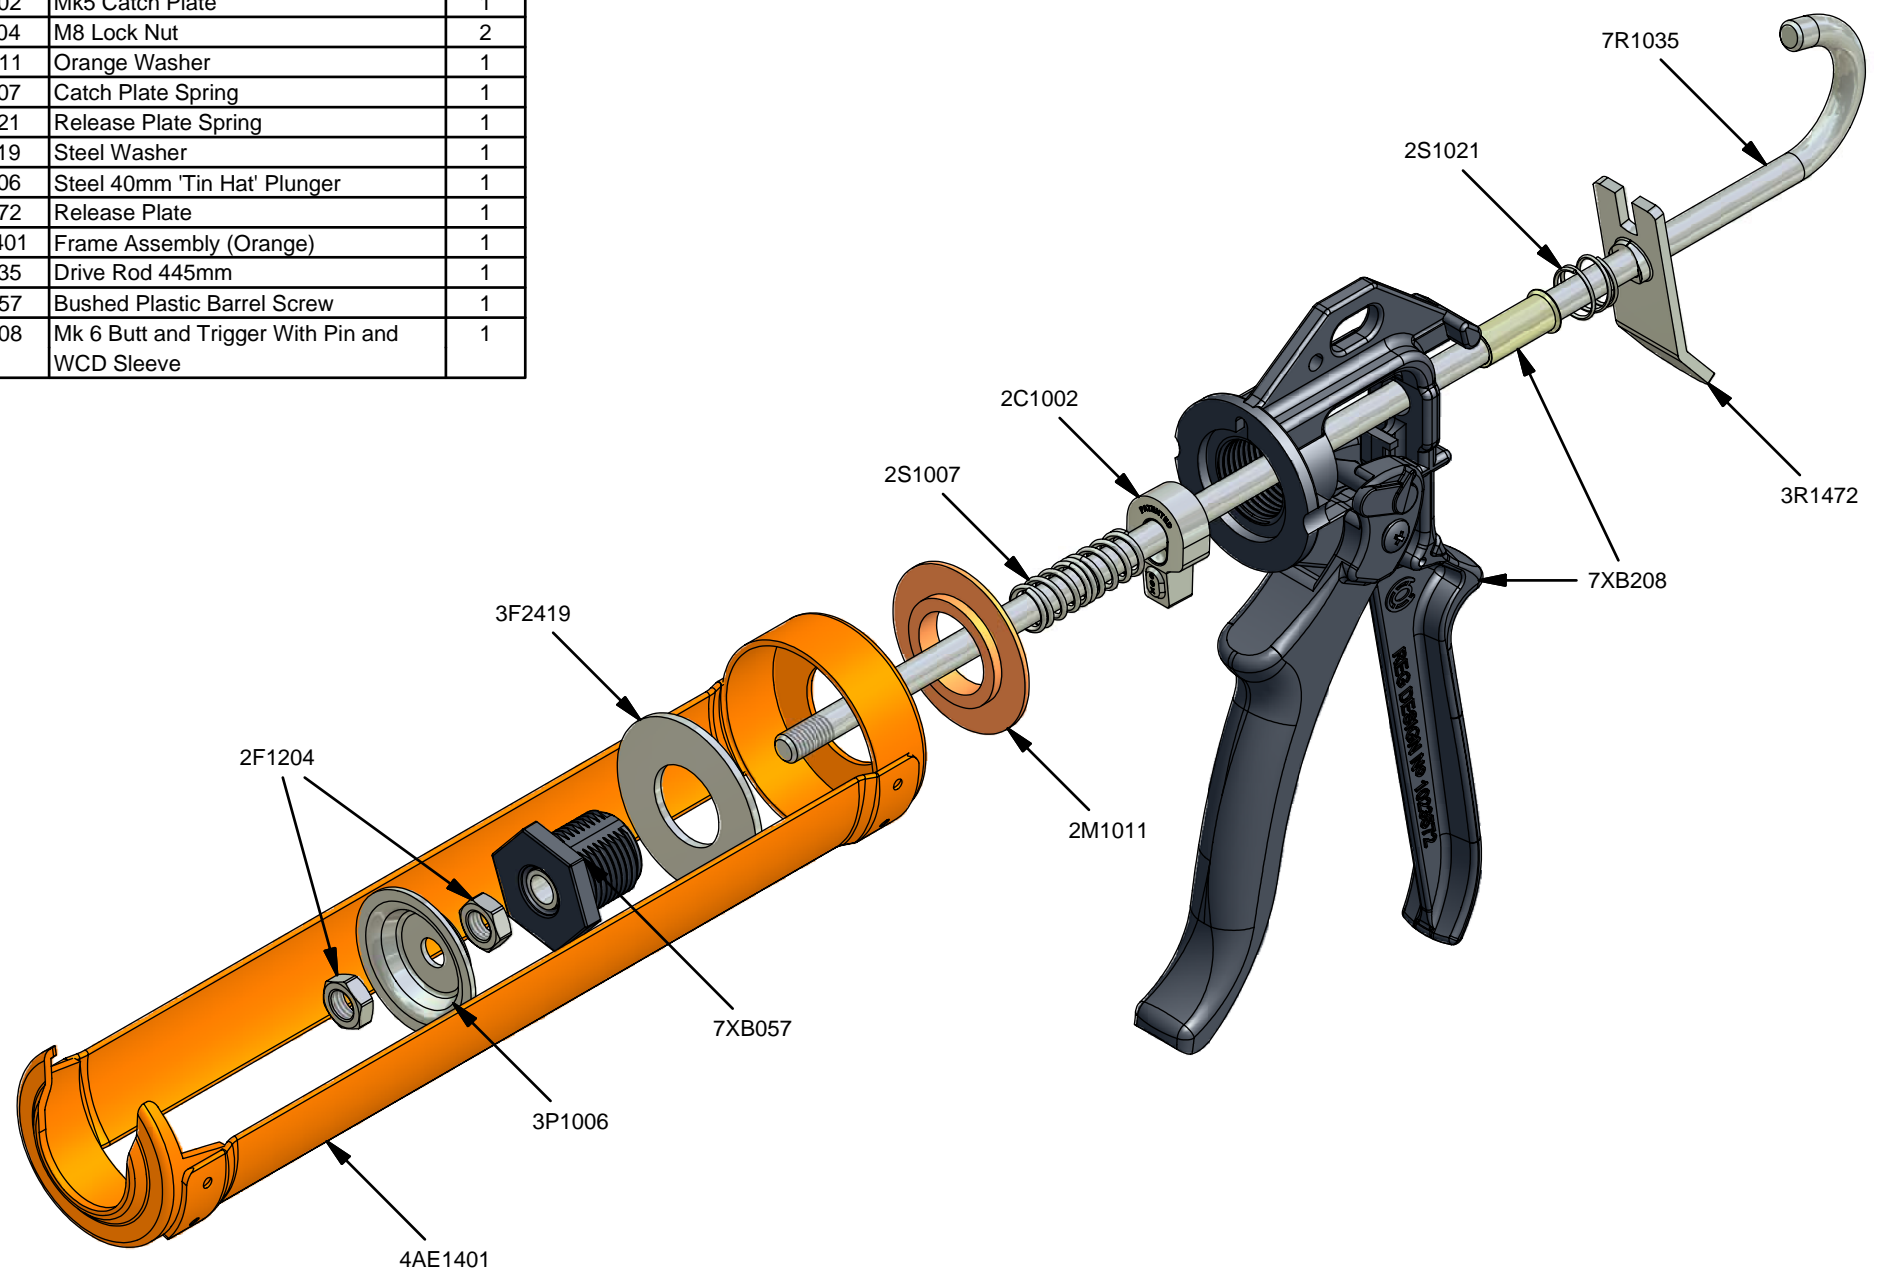

Parts List		
STOCK No	DESCRIPTION	QTY
2C1002	Mk5 Catch Plate	1
2F1204	M8 Lock Nut	2
2M1011	Orange Washer	1
2S1007	Catch Plate Spring	1
2S1021	Release Plate Spring	1
3F2419	Steel Washer	1
3P1006	Steel 40mm 'Tin Hat' Plunger	1
3R1472	Release Plate	1
4AE1401	Frame Assembly (Orange)	1
7R1035	Drive Rod 445mm	1
7XB057	Bushed Plastic Barrel Screw	1
7XB208	Mk 6 Butt and Trigger With Pin and WCD Sleeve	1

Powerflow Cartridge 400 HP

www.pccox.co.uk
 sales@pccox.co.uk
 TEL:44(0)1635 264500

REV	DATE
D	25/03/2010

Parts List		
STOCK No	DESCRIPTION	QTY
2C1002	Mk5 Catch Plate	1
2F1204	M8 Lock Nut	2
2M1011	Orange Washer	1
2S1007	Catch Plate Spring	1
2S1021	Release Plate Spring	1
3F2419	Steel Washer	1
3P1006	Steel 40mm 'Tin Hat' Plunger	1
3R1472	Release Plate	1
4AE1401	Frame Assembly (Orange)	1
7R1035	Drive Rod 445mm	1
7XB057	Bushed Plastic Barrel Screw	1
7XB208	Mk 6 Butt and Trigger With Pin and WCD Sleeve	1