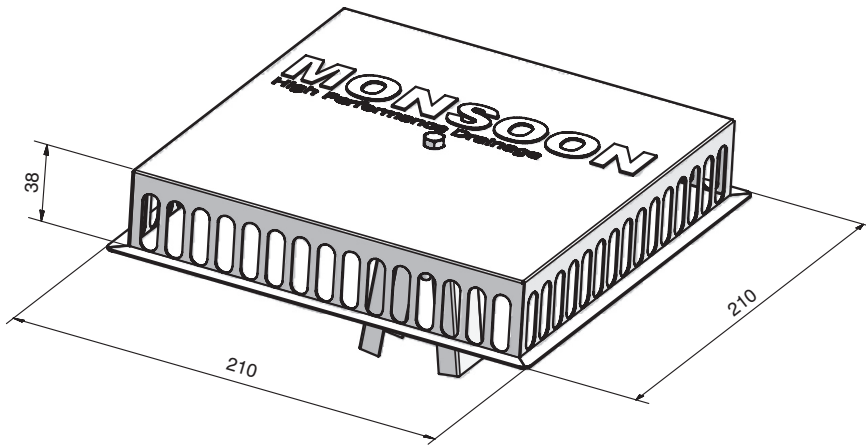

JUAL Monsoon Leaf Grate

Application:

High performance leaf grate for JUAL Roof Outlets

Fits the complete JUAL Roof Outlet dimension range from Ø50 - Ø160

Material:

Leaf grate: Stainless steel
Mounting bracket: Stainless steel

Type	Packing	Part no.
JUAL Monsoon Leaf Grate	25 pcs.	(75000)

General:

The JUAL Monsoon Leaf Grate is included in the system certification of the JUAL Roof Outlet product range according to EN1253.

Technical Specifications: