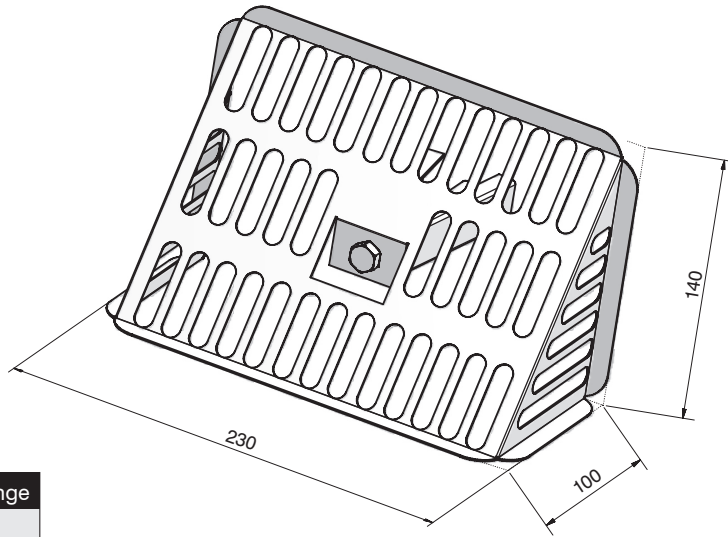

JUAL Horizontal Leaf Grate

Application:

Leaf grate for JUAL Horizontal Roof Outlets

Fits the complete JUAL Horizontal Roof Outlet dimension range from Ø50 - Ø110

Material:

Leaf grate: Stainless steel
Mounting Bracket: Stainless steel

Type	Packing	Part no.
JUAL Horizontal Leaf Grate	As ordered	(72000H)

Technical specifications:

Dimension Range
 Ø50 - Ø110

Installation: