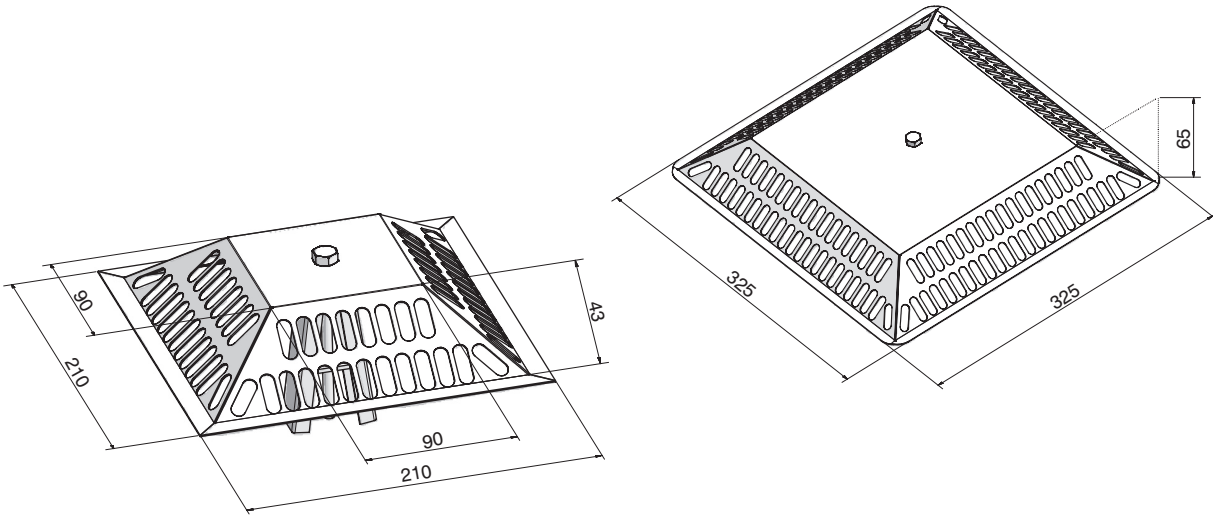

JUAL Universal Leaf Grate

Application:

Leaf grate for JUAL Roof Outlets

Model: 210x210

Fits the JUAL Roof Outlet dimension range from Ø50 - Ø160

Model: 325x325

Fits the JUAL Roof Outlet dimension range from Ø50 - Ø300

Material:

Leaf grate: Stainless steel

Mounting bracket: Stainless steel

Type	Packing	Part no.
JUAL Universal Leaf Grate	10 pcs.	(72000)
JUAL Universal Leaf Grate XL	1 pcs.	(72000XL)

Technical specifications: